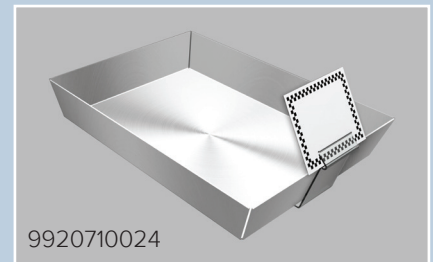

Stainless Steel Display Pans

Features and Benefits

- ◆ Metal pans are an attractive addition to display cases and utilize case capacity
- ◆ Available in 1" and 2" depths
- ◆ 1" deep pans are available with and without drain holes
- ◆ All 1" deep pans with drain holes include two dividers
- ◆ All 1" deep pans without drain holes include one divider except for 9922510331
- ◆ 2" deep pans have an optional stainless steel insert that is .75" deep to keep pans looking full
- ◆ Clear sign holders are available in clip-on style (works with all depths) or wrap style (works with 2" depths)
- ◆ Dishwasher safe
- ◆ 16-gauge stainless steel

Sleek, low profile design enhances set layout

Give display cases an upscale look with durable and attractive Stainless Steel Display Pans. The pans are available in two depths, with and without drain holes and dividers, to accommodate a wide variety of prepared foods. And, with 16-gauge stainless steel construction, these dishwasher-safe pans provide a durable, long-lasting solution for both hot and cold cases.

Specifications

Item No.	Style	Dimensions	Pack
9922510301	Drain Holes, 2 Dividers	6" W x 24" W x 1" D	1
9922510302	Drain Holes, 2 Dividers	8" W x 24" W x 1" D	1
9922510313	Drain Holes, 2 Dividers	6" W x 30" W x 1" D	1
9922510314	Drain Holes, 2 Dividers	8" W x 30" W x 1" D	1
9922510331	No Drain Holes, No Divider	6" W x 15" W x 1" D	1
9922510332	No Drain Holes, 1 Divider	6" W x 24" W x 1" D	1
9922510327	No Drain Holes, 1 Divider	6" W x 30" W x 1" D	1
9922510333	No Drain Holes, 1 Divider	8" W x 24" W x 1" D	1
9922510328	No Drain Holes, 1 Divider	8" W x 30" W x 1" D	1
9922510202	No Drain Holes, No Divider	10" W x 12" W x 2" D	1
9922510203	No Drain Holes, No Divider	20" W x 12" W x 2" D	1
9922510212	Insert for 2" D Pans	10" W x 12" W x .75" D	1
9922510213	Insert for 2" D Pans	20" W x 12" W x .75" D	1
9920710020	Clip-On Sign Holder	Fits 1" & 2" D Pans	1
9920710024	Wrap Sign Holder	Fits 2" D Pans	1